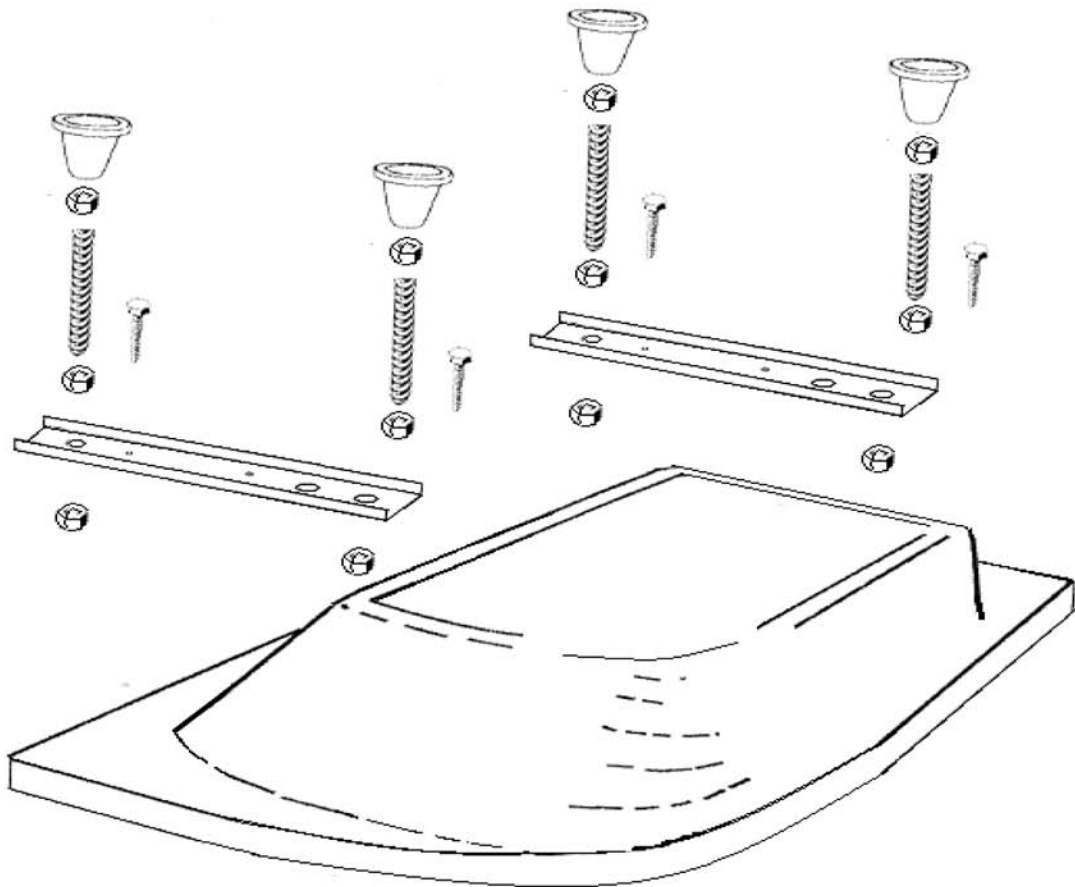

L 1800

MONTAGE ANLEITUNG

M3.5x12 bolt 12pcs

M12x200 thread rod 4pcs

(5x80)cm U shape bracket 2pcs

Nylon foot cap 4pcs

M12 Hex nut 12pcs