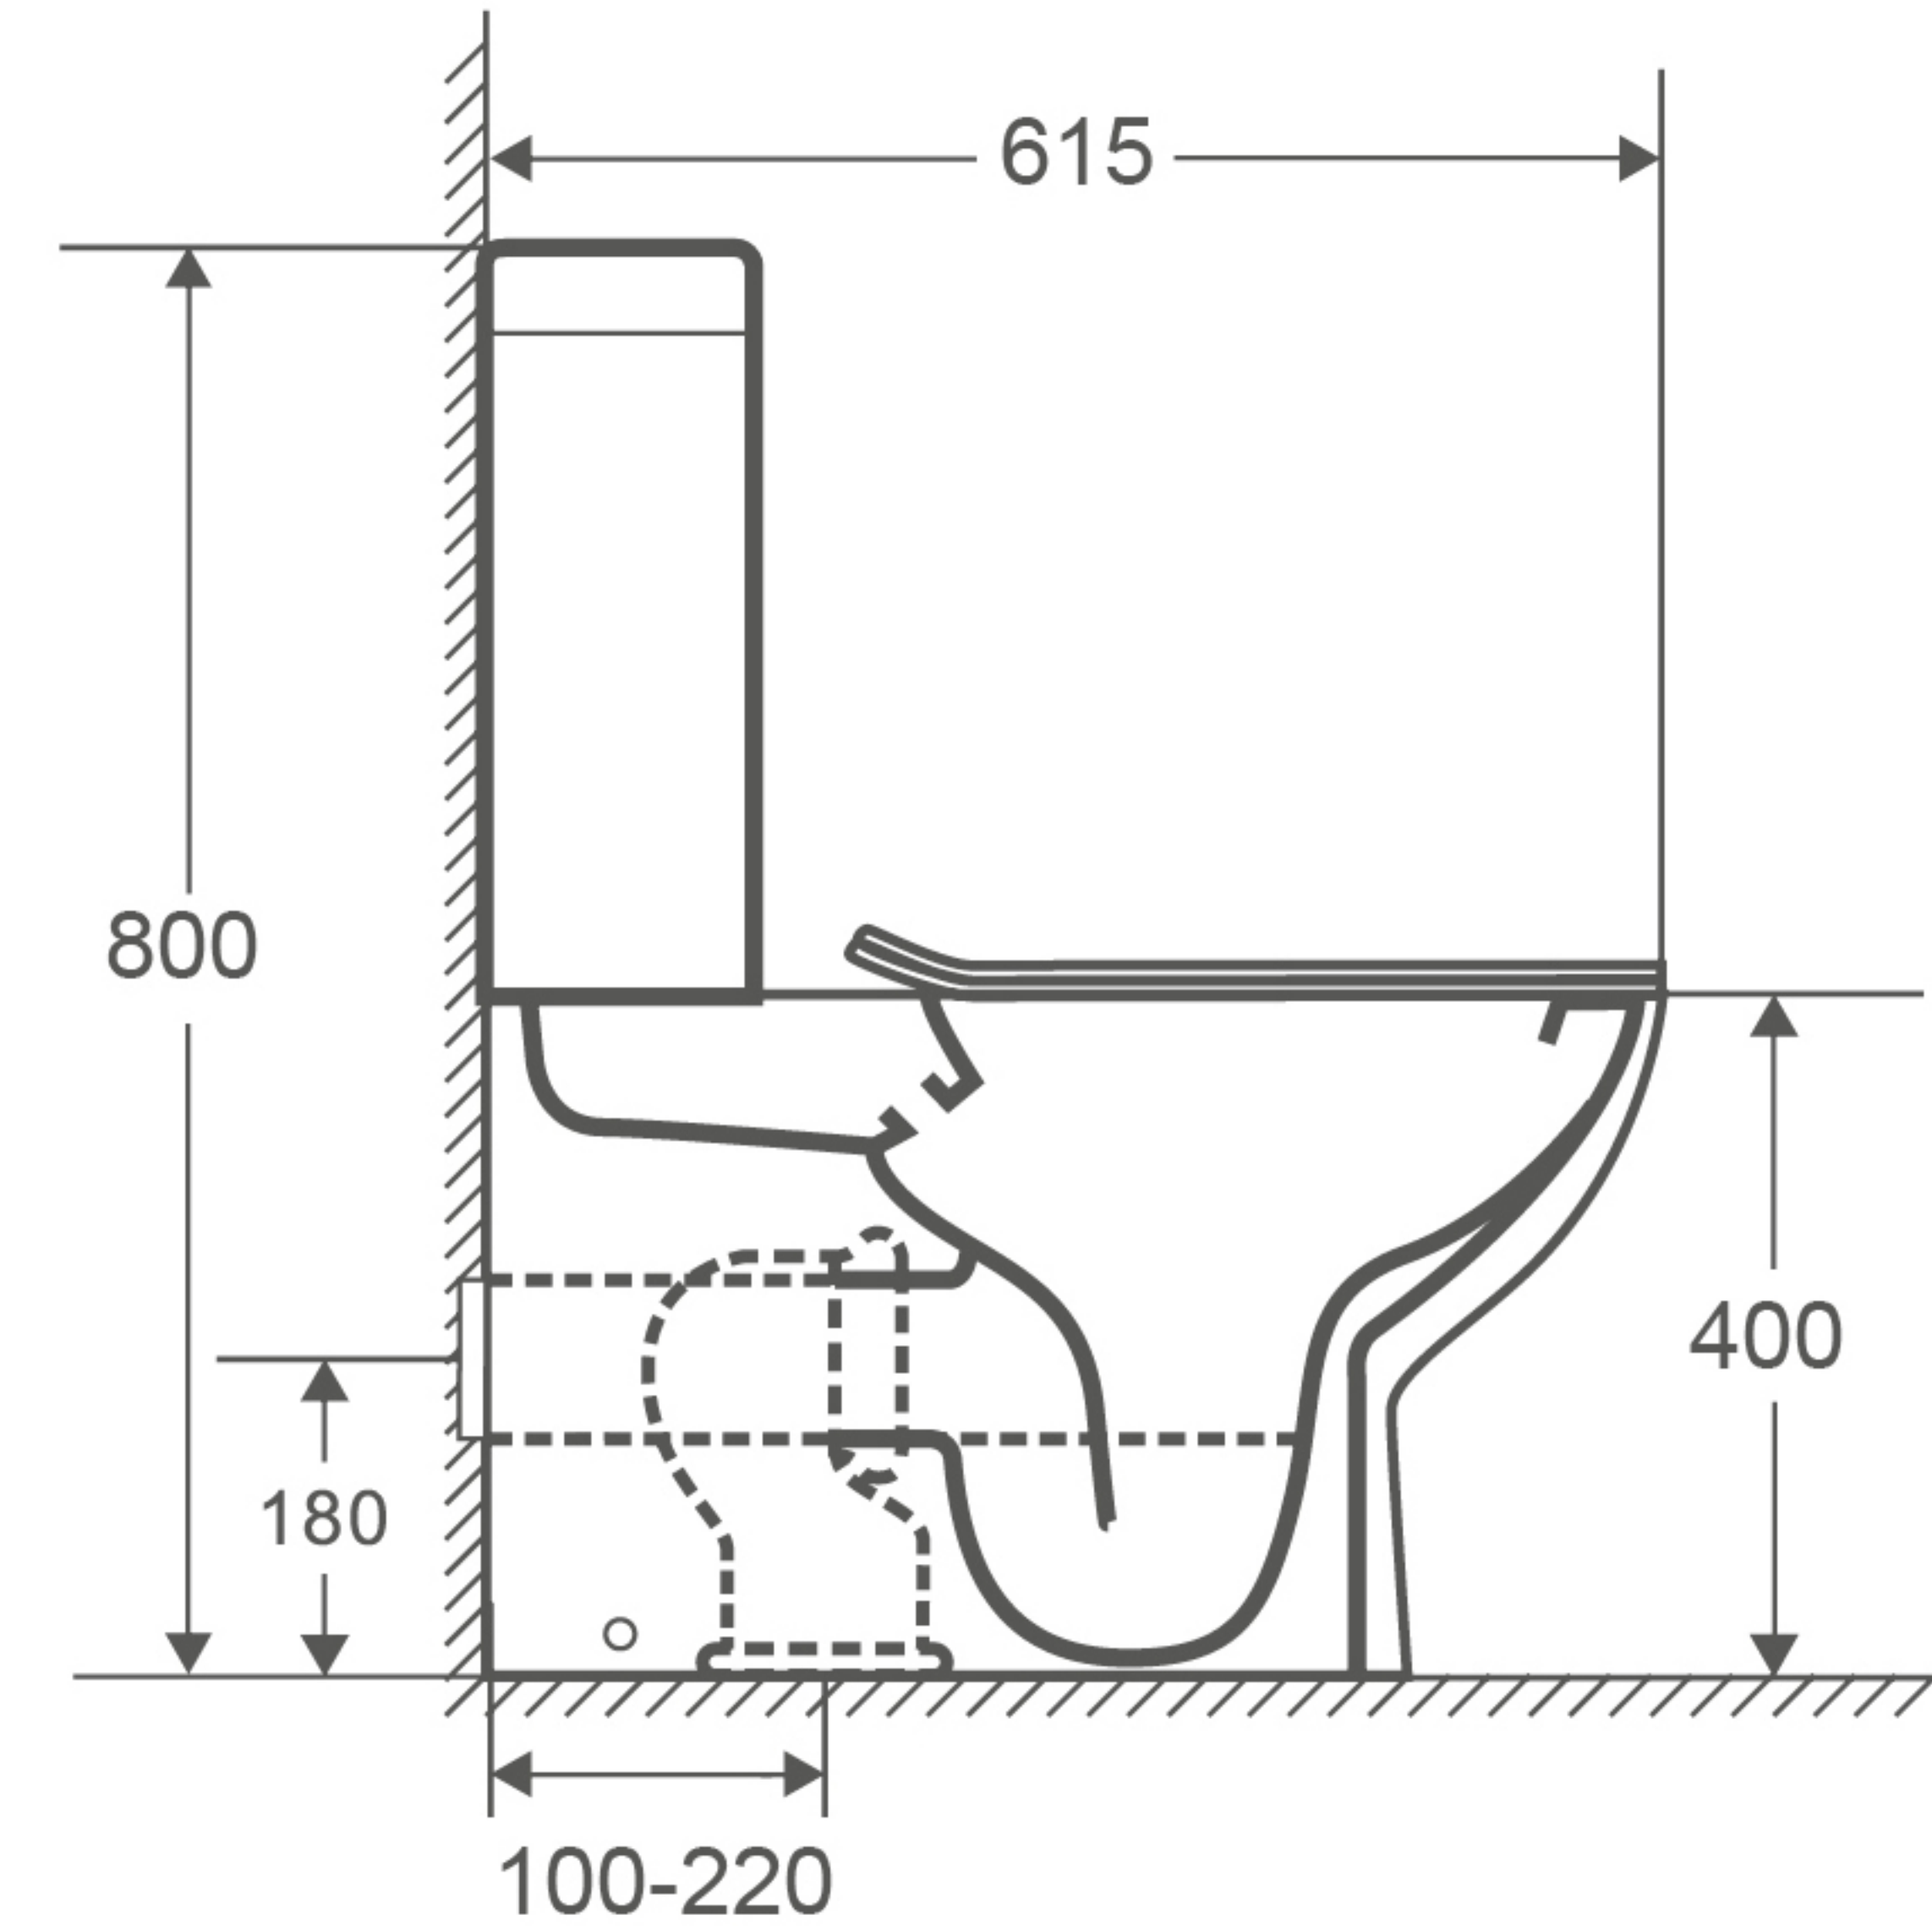

LT-2171A-R

Two Piece Toilet
Flushing system: Rimless
Size: **615x350x800mm**
Vitreous china
P trap: 180mm
S trap: 100-220mm

FRONT VIEW