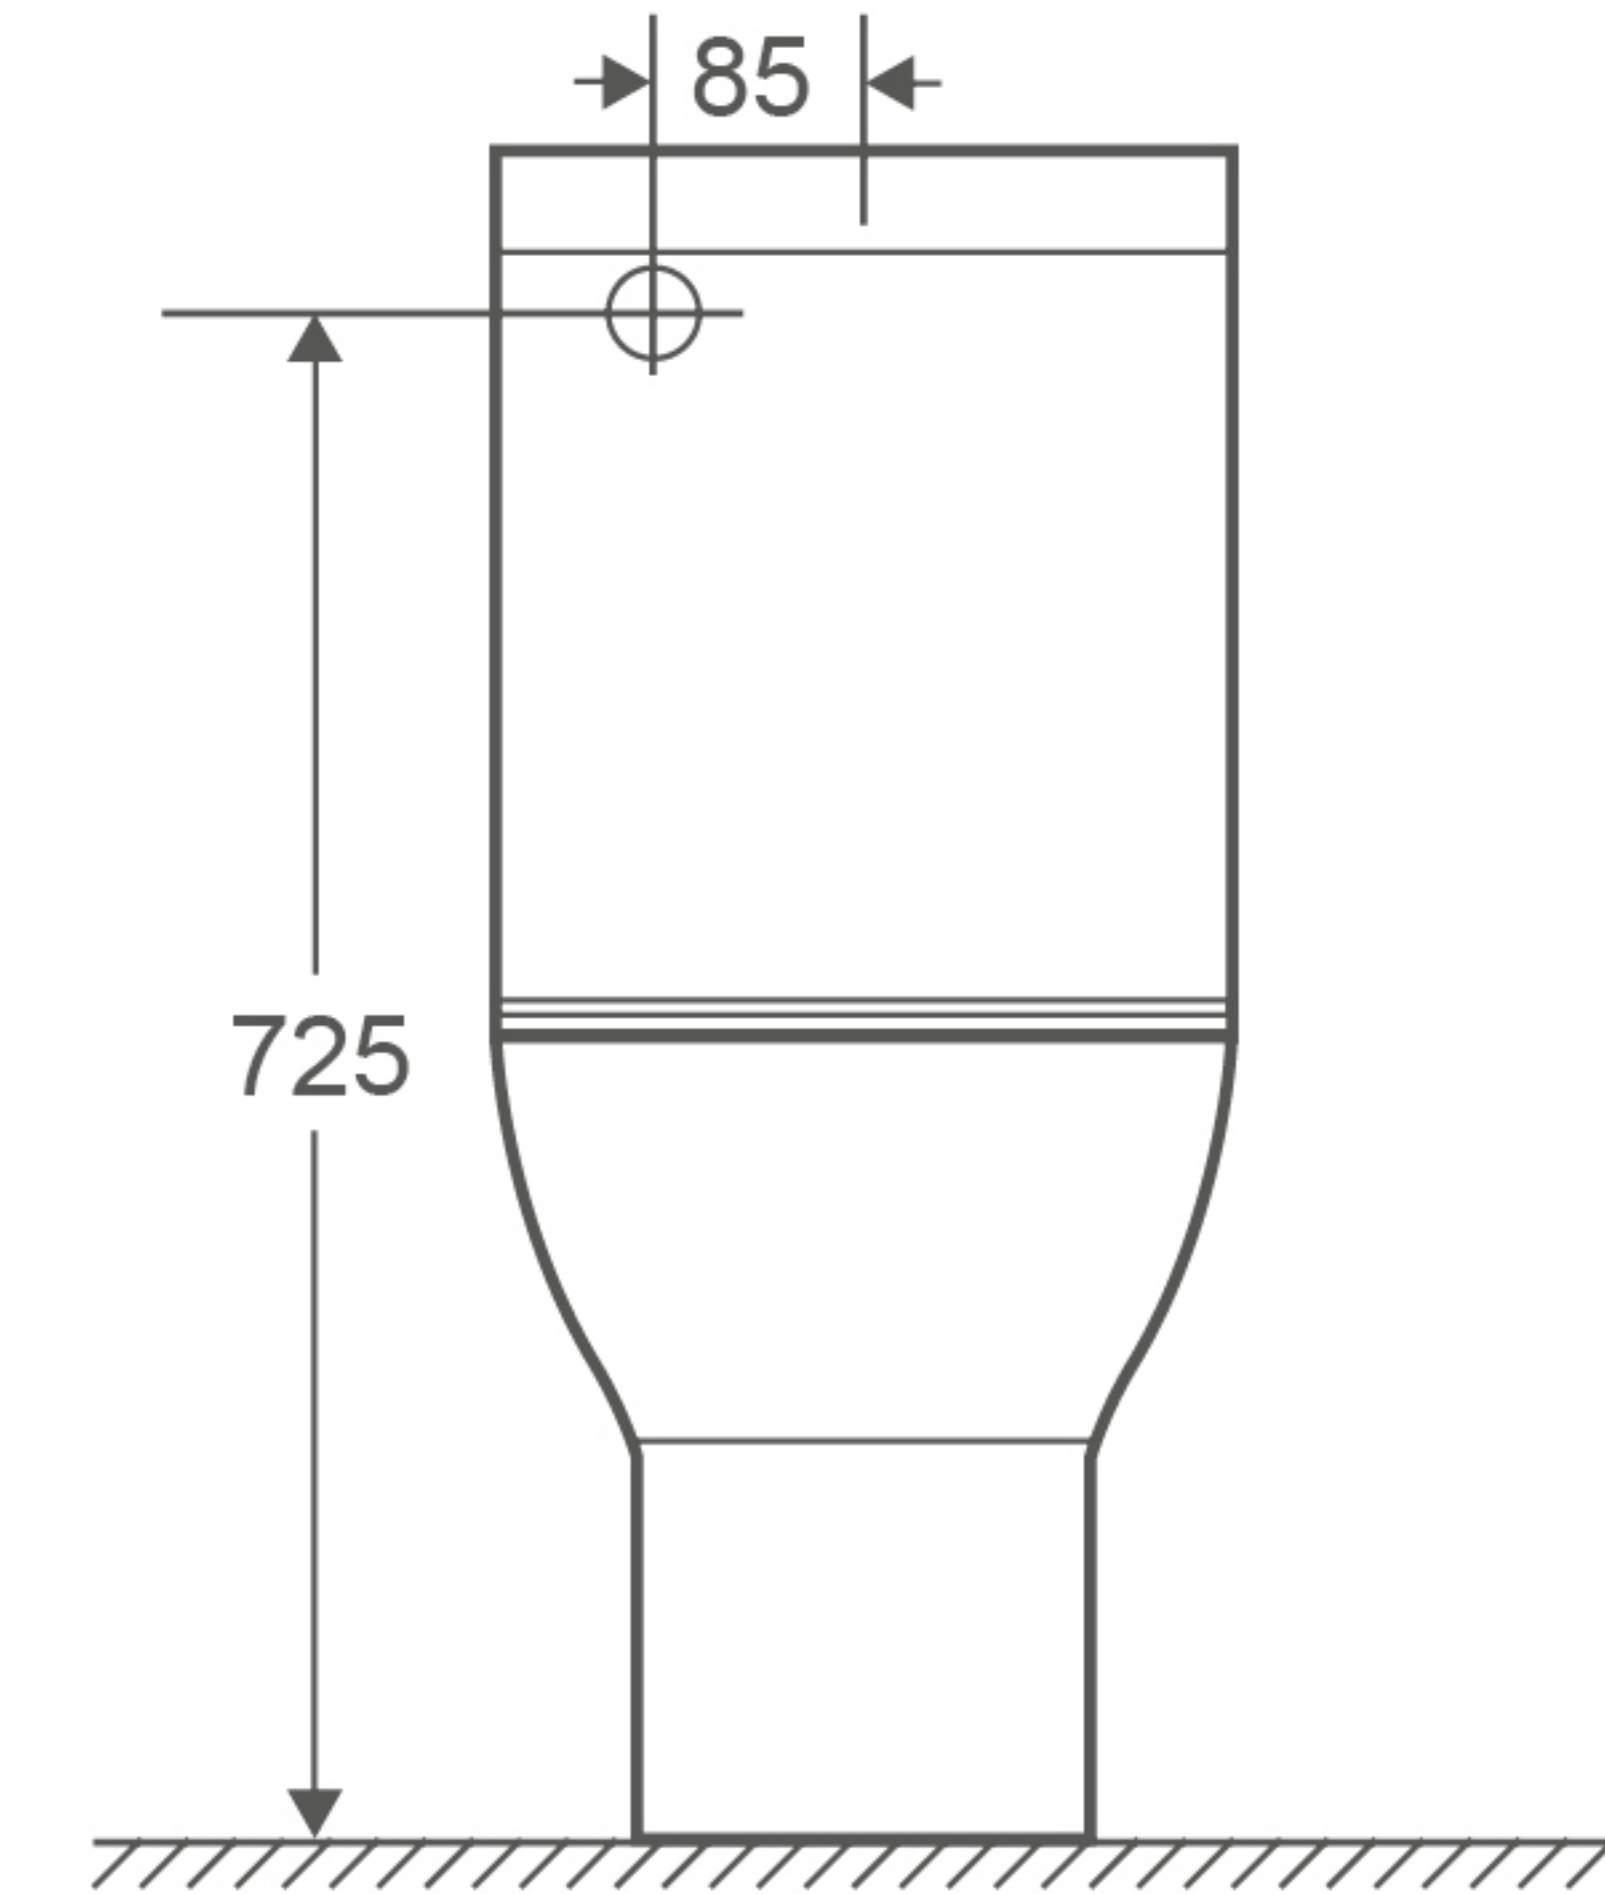

LT-2171A-R

Two Piece Toilet
Flushing system: Rimless
Size: **615x350x800mm**
Vitreous china
P trap: 180mm
S trap: 100-220mm

FRONT VIEW