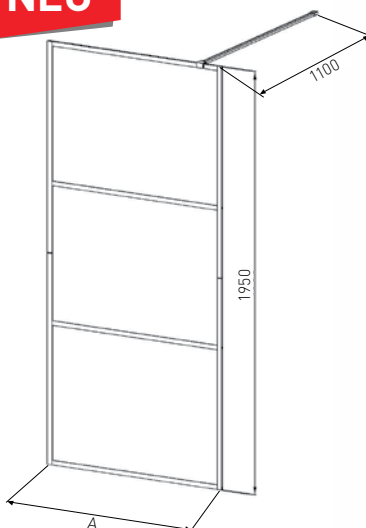

CL - LINE WALK IN

NEU

	A
CC90C	890-900
CC100C	990-1000
CC115C	1140-1150