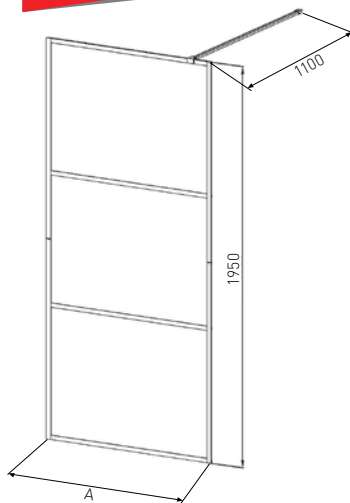

AC - LINE WALK IN

NEU

	A
AC90C	890-900
AC100C	990-1000
AC115C	1140-1150