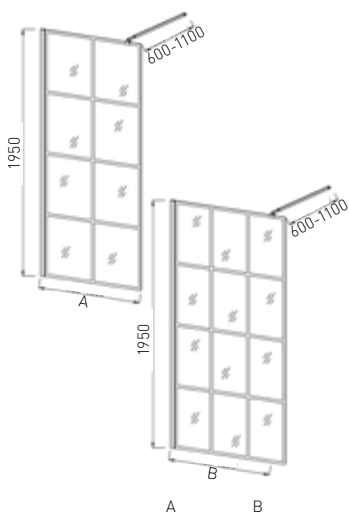

ELITE BLACK WALK IN

EN9006B	880-900
EN1006B	980-1000
EN1206B	1180-1200